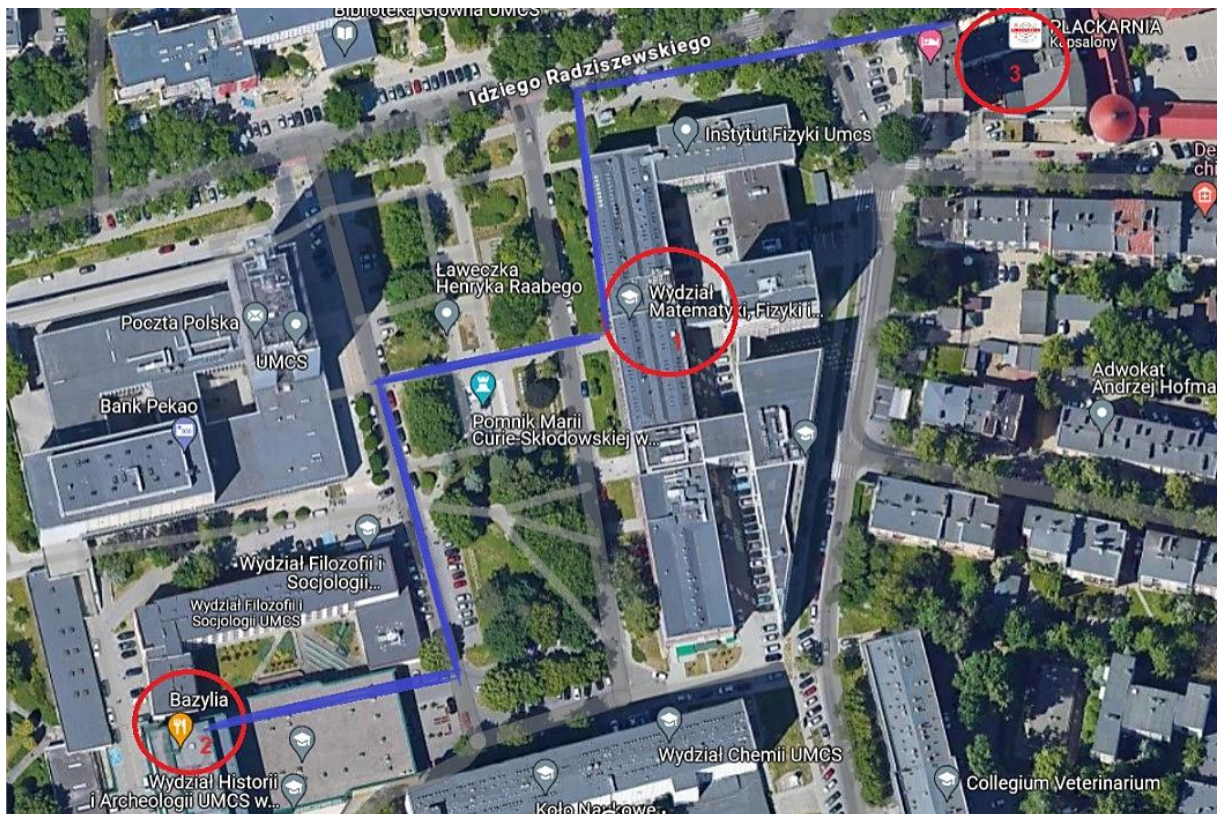

Practical information

Conference venue

CME'24 will take place at the Institute of Mathematics in the [Faculty of Mathematics, Physics and Computer Science](#) of the [University of Maria Curie-Skłodowska](#), at the following address:

ul. Radziszewskiego 10

20-031 Lublin, Poland

www.mfi.umcs.lublin.pl

The Institute of Mathematics (Wydział Matematyki, Fizyki i Informatyki) is represented by number 8 at the map below.

Lunches

Lunches will take place at
Restaurant Bazylia,
Plac Marii Curie-Skłodowskiej 4A, Lublin

Restaurant Bazylia is represented by number 2 at the map below and the conference venue (Wydział Matematyki, Fizyki i Informatyki) is represented by number 1.

Welcoming event, Monday, 24.06. at 19:00

Restaurant Mojo

Radziszewskiego 8, Lublin (next to the conference venue)

We invite you for a welcoming drink and some snacks!

Restaurant Mojo is represented by number 3 at the map above.

Walking tour, Tuesday, 25.06. at 15:00