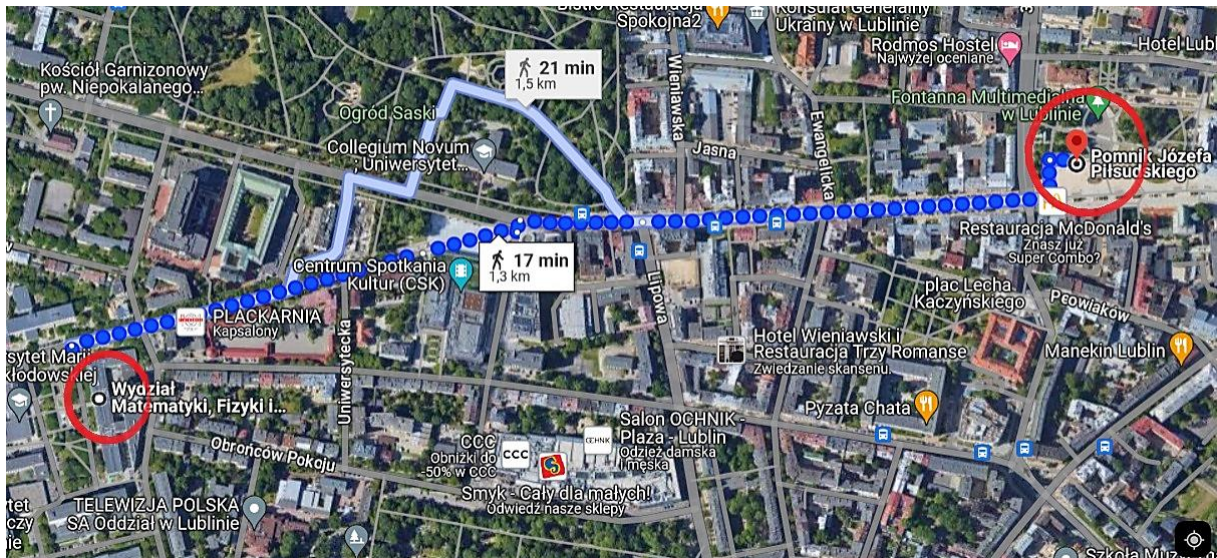

Restaurant Bazylia is represented by number 2 at the map below and the conference venue (Wydział Matematyki, Fizyki i Informatyki) is represented by number 1.

Welcoming event, Monday, 24.06. at 19:00

Restaurant Mojo

Radziszewskiego 8, Lublin (next to the conference venue)

We invite you for a welcoming drink and some snacks!

Restaurant Mojo is represented by number 3 at the map above.

Walking tour, Tuesday, 25.06. at 15:00

At 15:15 we will meet the guides at Plac Litewski.

At around 17:00 we will reach the Lublin castle and then we will visit the Chapel of the Holy Trinity in the Lublin Castle and the Castle Museum.

The meeting point (Pomnik Józefa Pilsudskiego) is shown on the map below – we will walk from the conference venue to it.

Conference dinner, Wednesday, 26.06.

The conference dinner will take place at:
 Restaurant Sielsko Anielsko
 Rynek 17, Stare Miasto, Lublin

Restaurant Sielsko Anielsko is located inside Lublin Old Town (Stare Miasto).